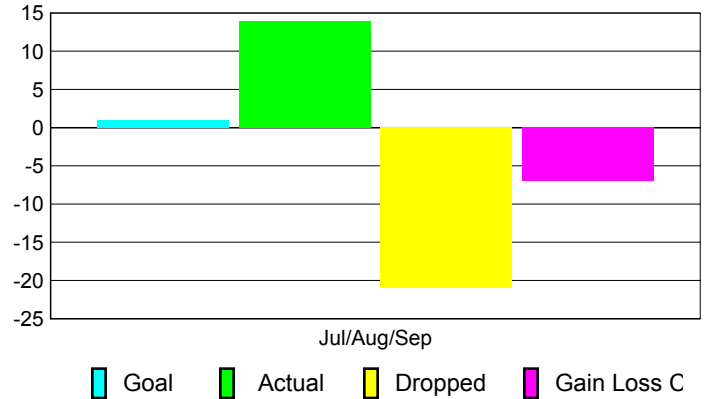

**Club Results 2010-2011**

Goal, New, Dropped, Gain/Loss

**MEMBERSHIP**

Membership Results  
2010-2011

Membership  
2009-2010

Month	Net Memb Goal	Actual New Memb	Actual Dropped Memb	Gain/Loss of Memb	Gain/Loss of Memb
Jul/Aug/Sep	1	14	-21	-7	-29
<b>Totals</b>	<b>1</b>	<b>14</b>	<b>-21</b>	<b>-7</b>	<b>-29</b>

**Membership Results 2010-2011**

Goal, New, Dropped, Gain/Loss

**Comparison of Club Gain/Loss**

Current Year Compared to the Previous Year

**Comparison of Membership Gain/Loss**

Current Year Compared to the Previous Year