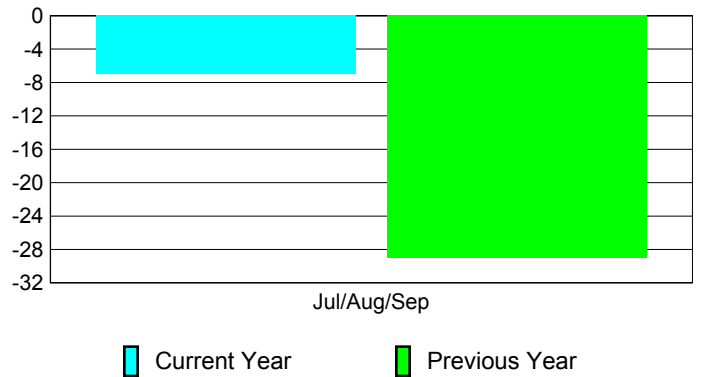

**Membership Results 2010-2011**

Goal, New, Dropped, Gain/Loss

**Comparison of Club Gain/Loss**

Current Year Compared to the Previous Year

**Comparison of Membership Gain/Loss**

Current Year Compared to the Previous Year