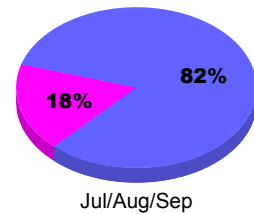

**Club Results 2010-2011**

Goal, New, Dropped, Gain/Loss

**MEMBERSHIP**

Membership Results  
2010-2011

Membership  
2009-2010

Month	Net Memb Goal	Actual New Memb	Actual Dropped Memb	Gain/Loss of Memb	Gain/Loss of Memb
Jul/Aug/Sep	1	14	-21	-7	-29
<b>Totals</b>	<b>1</b>	<b>14</b>	<b>-21</b>	<b>-7</b>	<b>-29</b>

**Membership Results 2010-2011**

Goal, New, Dropped, Gain/Loss

**Comparison of Club Gain/Loss**

Current Year Compared to the Previous Year

**Comparison of Membership Gain/Loss**

Current Year Compared to the Previous Year

**YTD Status Quo Clubs 2010-2011**

Status Quo Clubs Compared to Status Quo Members

**Gender Comparison 2010-2011**

Male Female